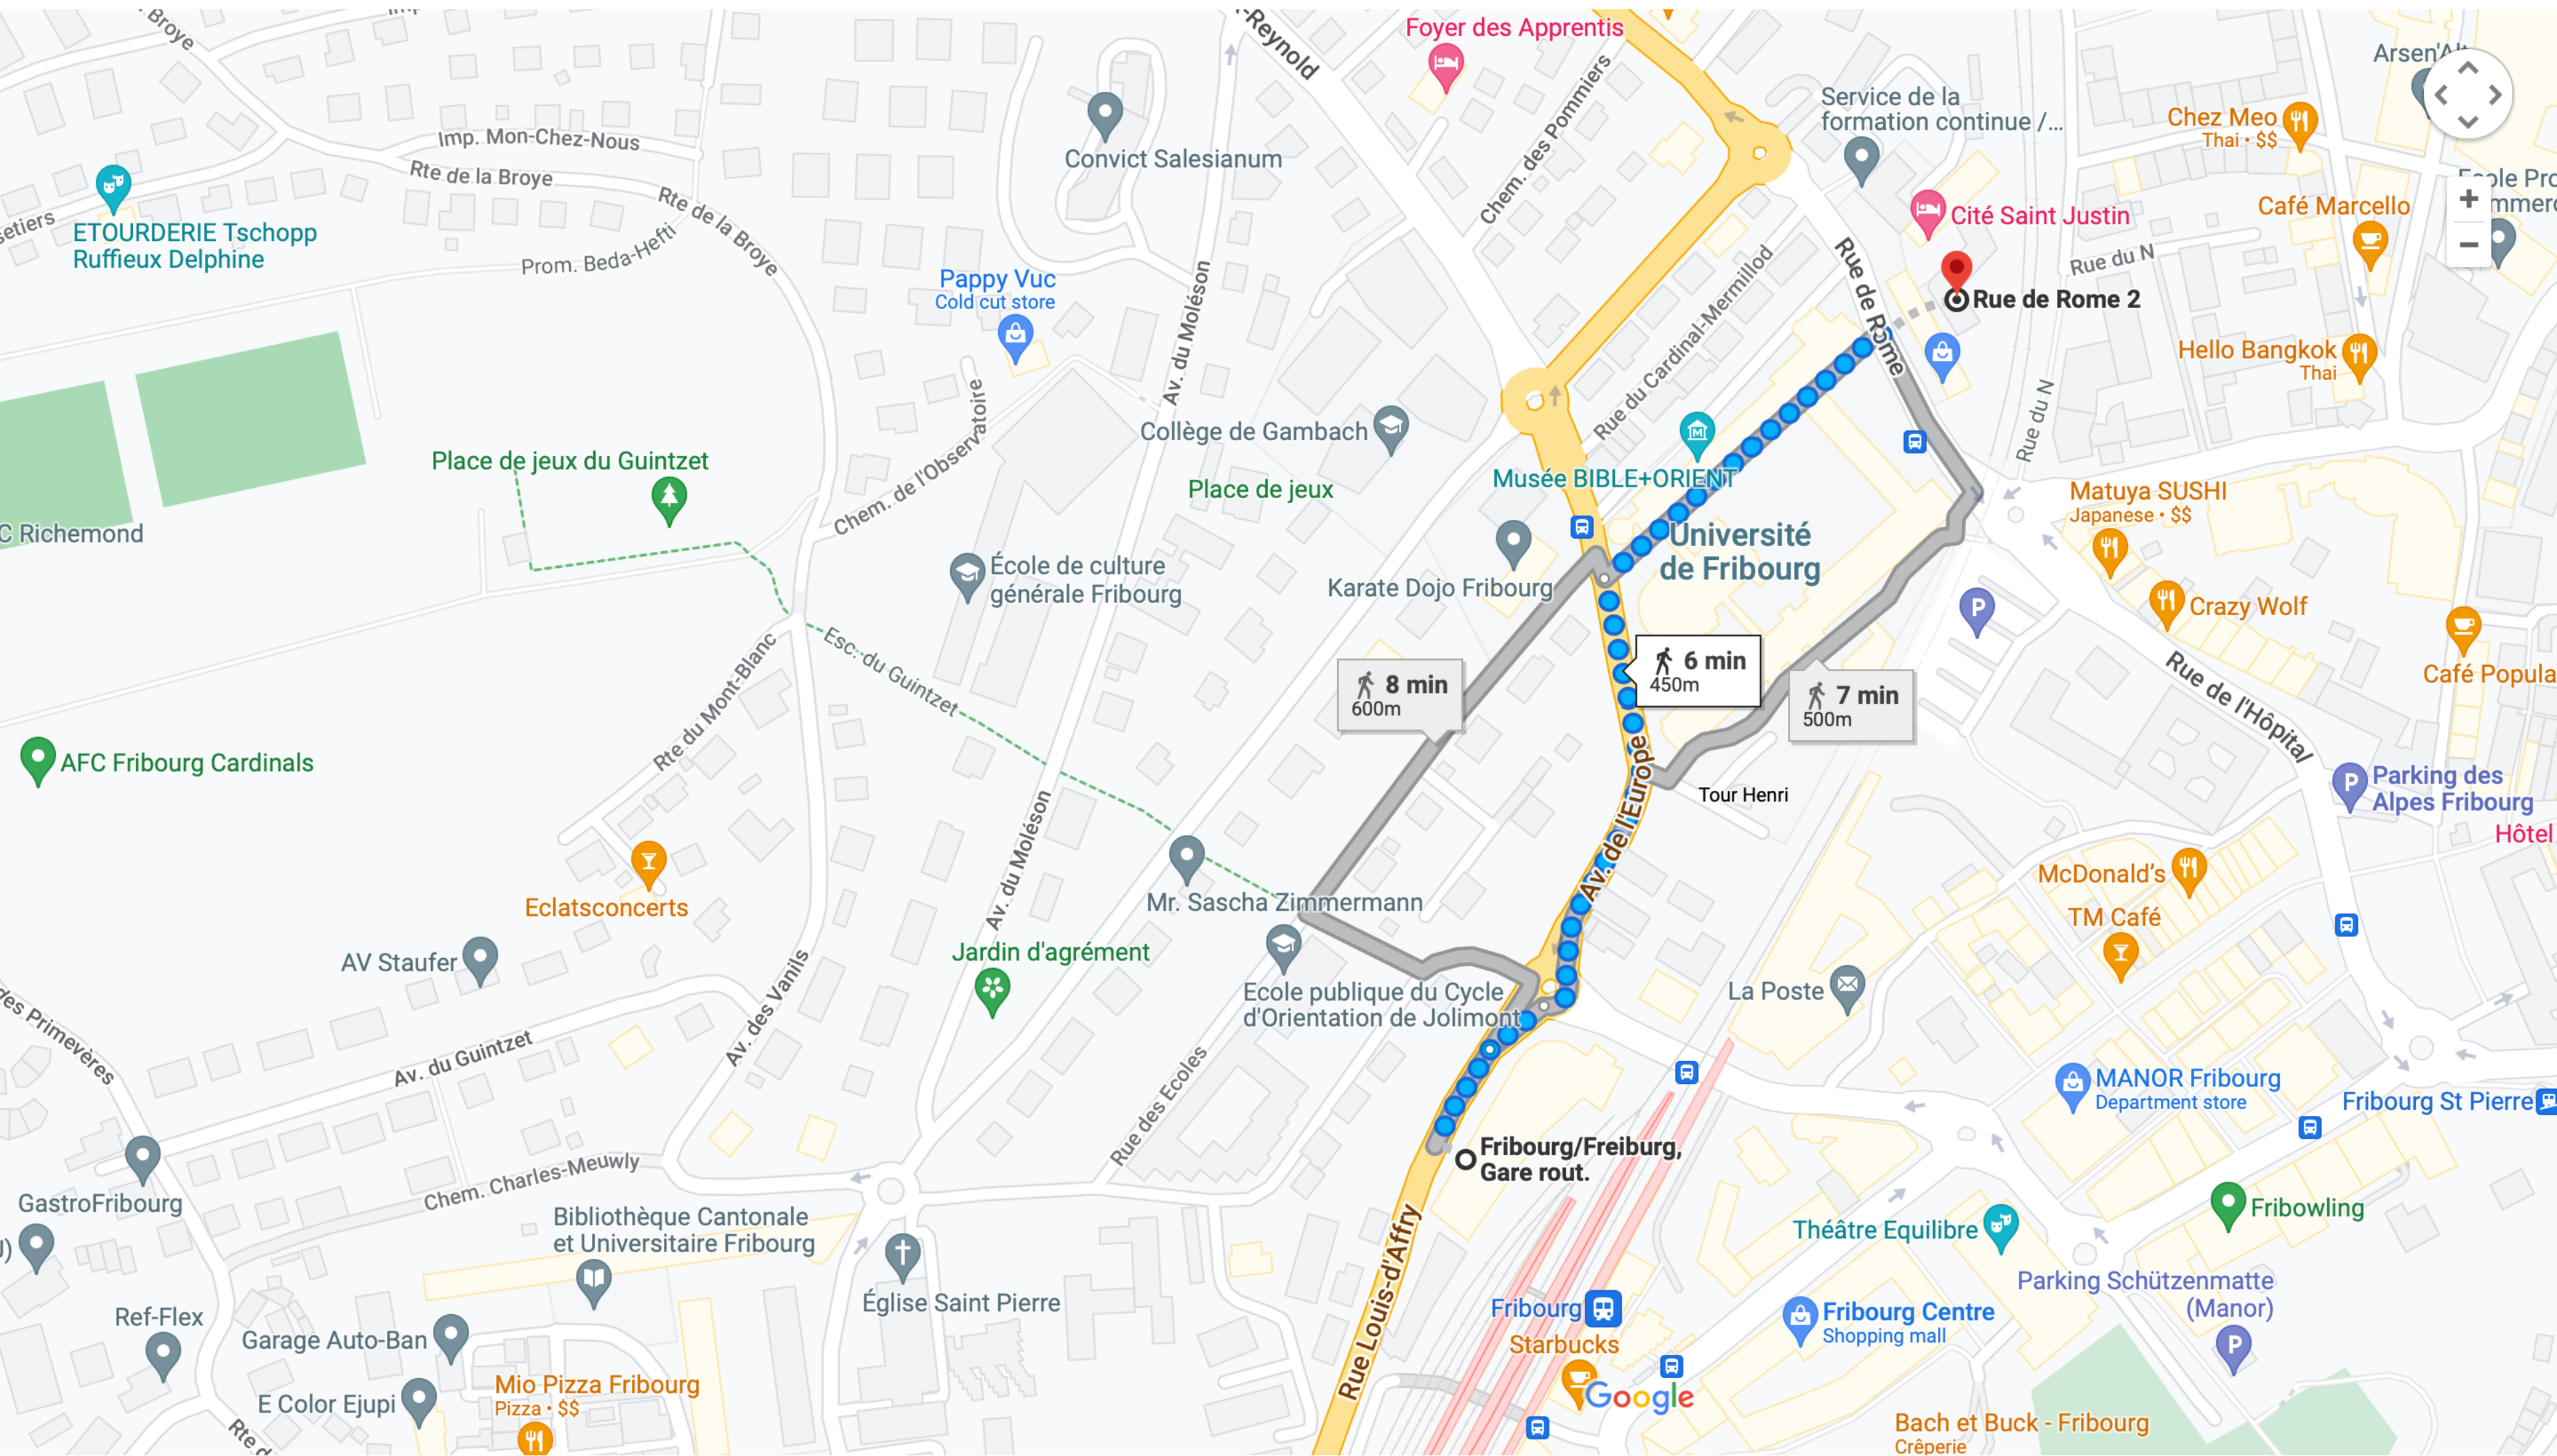

You can enter notes here.

Map data ©2022 50 m

Use caution—walking directions may not always reflect real-world conditions

Fribourg/Freiburg, Gare rout.

1700 Freiburg

- ↑ 1. Head northeast on Rue Louis-d'Affry 51 m
- ↗ 2. Slight right to stay on Rue Louis-d'Affry 32 m
- ↻ 3. At the roundabout, take the 3rd exit onto Av. de l'Europe heading to Lausanne/Avenches/Murten 220 m
- ↘ 4. Turn right to stay on Av. de l'Europe 170 m
- ↘ 5. Turn right onto Rue de Rome 4 m  
i Destination will be on the left

Rue de Rome 2

1700 Fribourg

These directions are for planning purposes only. You may find that construction projects, traffic, weather, or other events may cause conditions to differ from the map results, and you should plan your route accordingly. You must obey all signs or notices regarding your route.